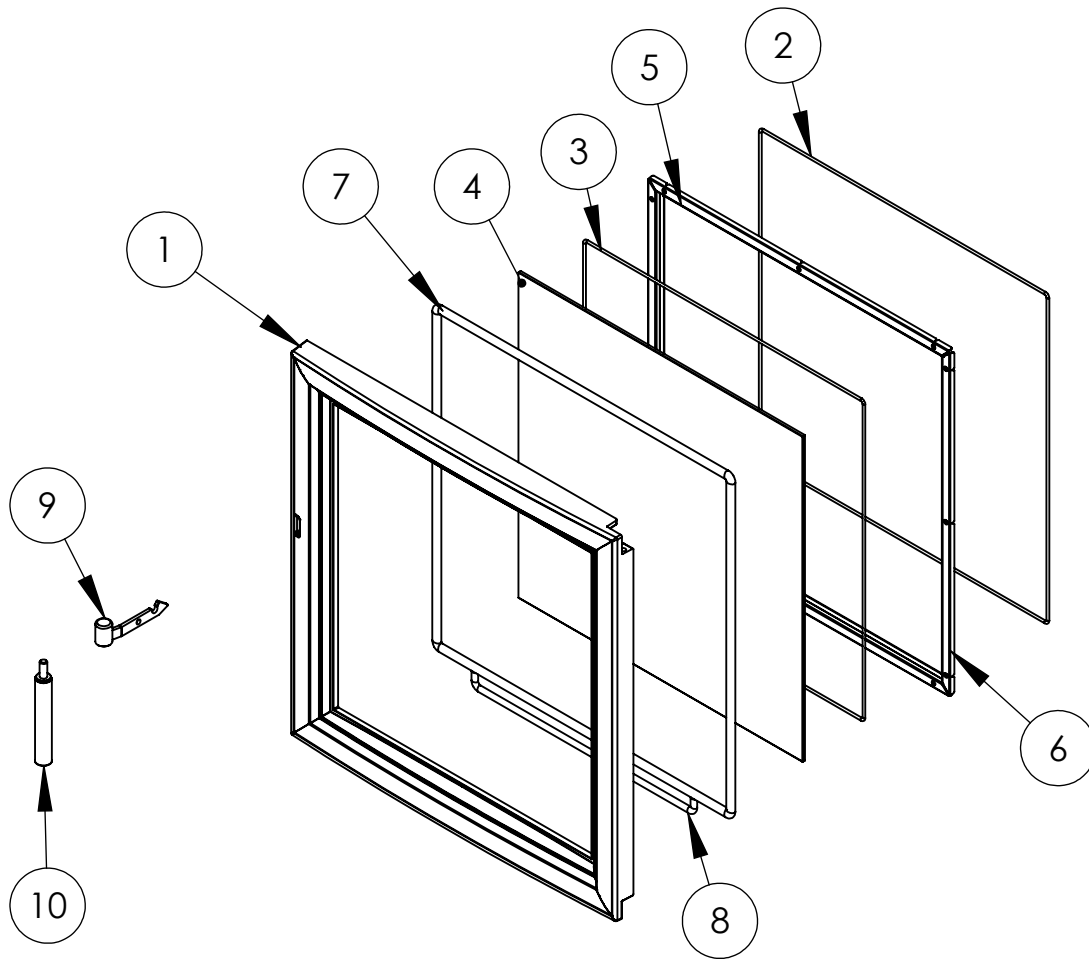

Woodtec Style

ITEM NO.	Description	WT5S	WT5WS	QTY.
1	Door Casting	9036	9039	1
2	Door Glass Clip Seal	8863	8864	1
3	Door Glass Seal	9087	9088	1
4	Door Glass Panel	7804	7805	1
5	Top & Bottom Glass Retainer	7808	7809	2
6	Side Glass Retainer	LH:7807 / RH:7899	LH:7807 / RH:7899	2
7	Door Seal	8860	8861	1
8	Lower Door Seal	8866	8866	1
9	Handle Top and Latch	7799	7799	1
10	Handle	Black:7639 / Stainless: 7640	Black:7639 / Stainless: 7640	1